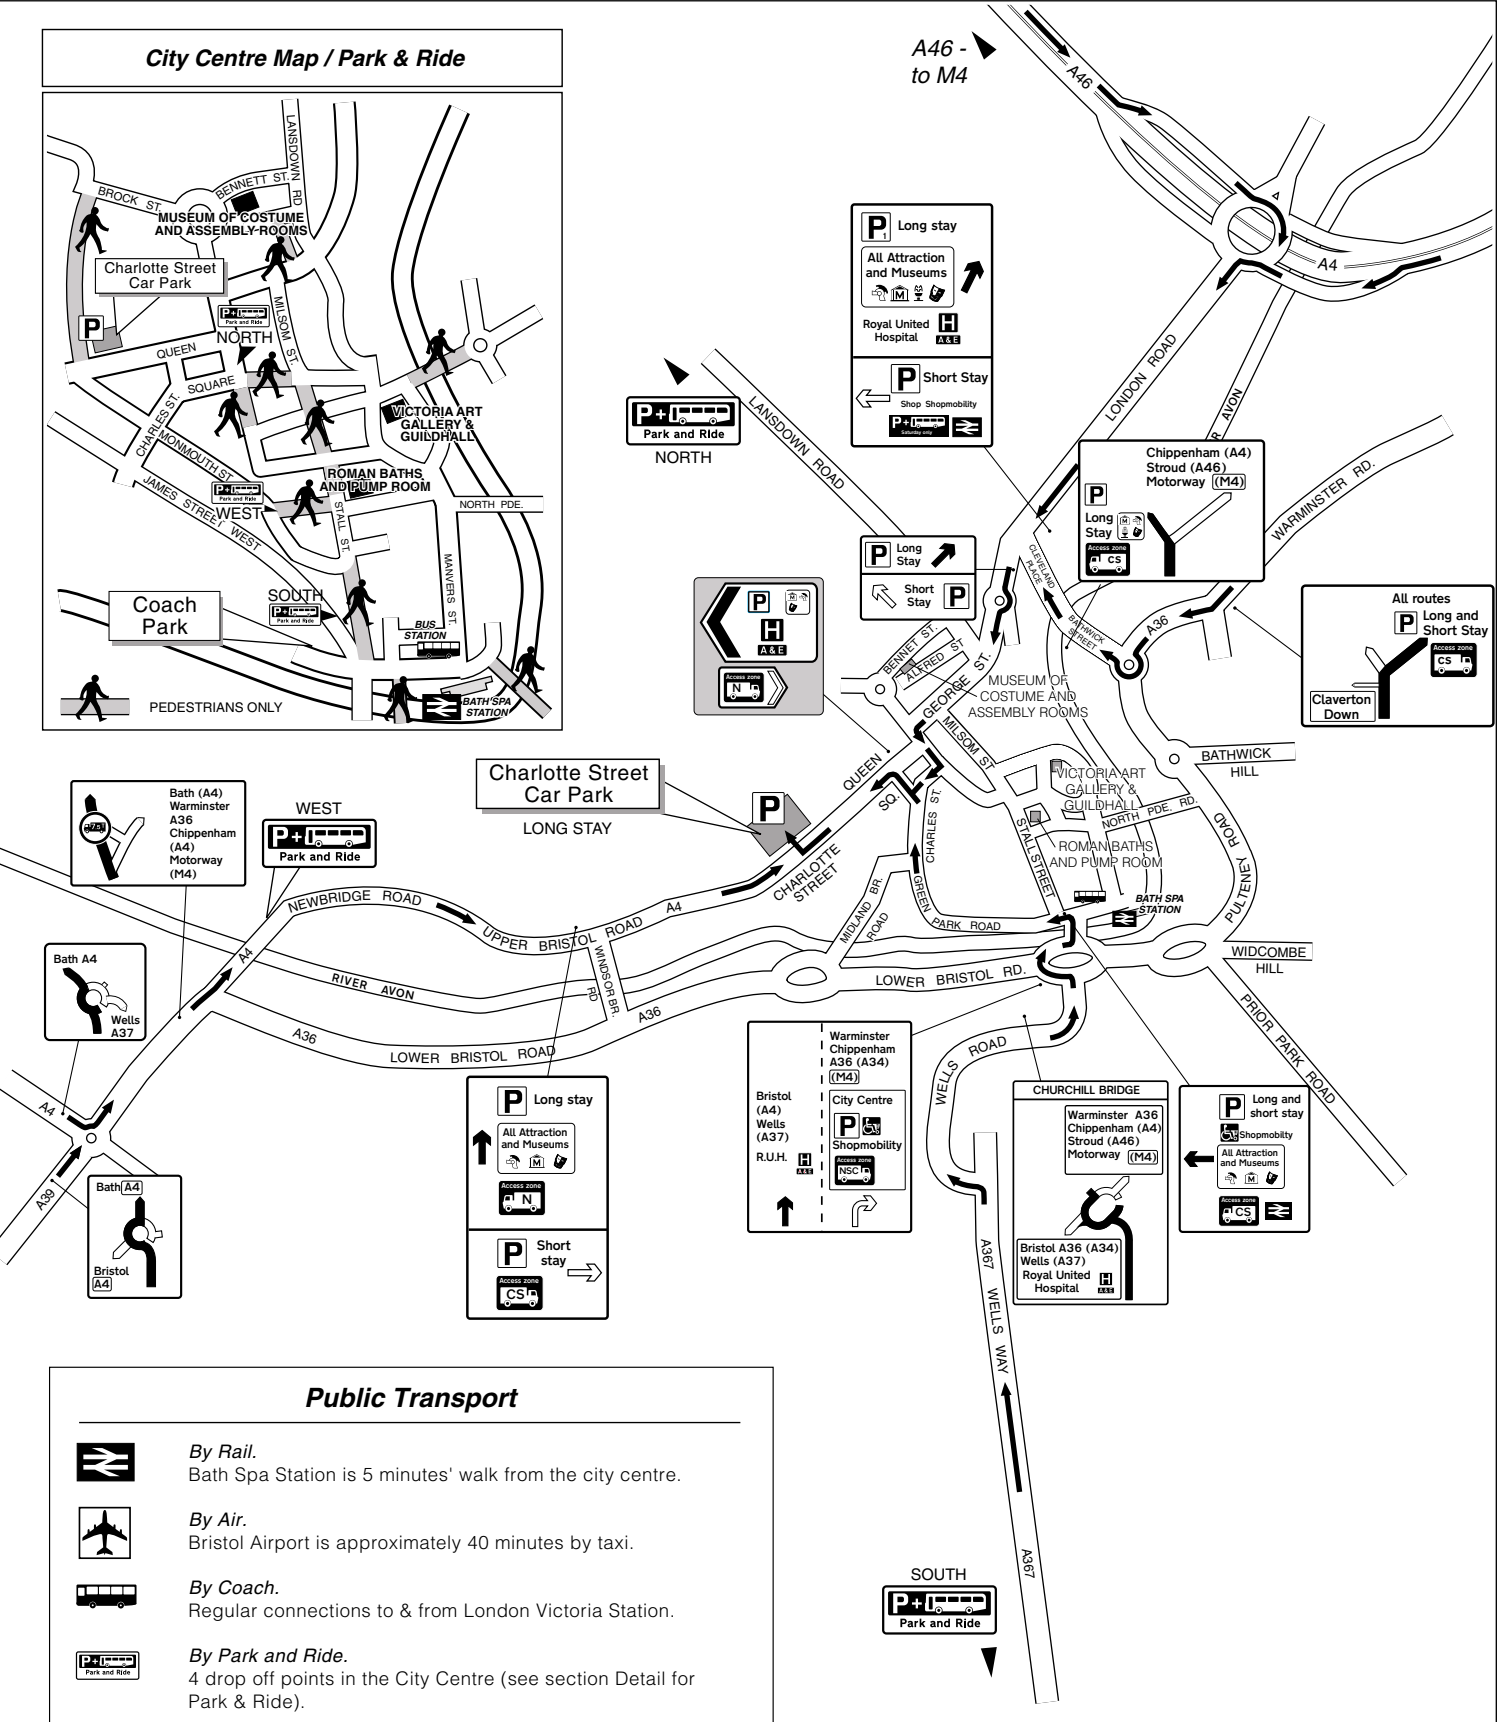

The Roman Baths & Pump Room
 The Museum of Costume & Assembly Rooms
 The Victoria Art Gallery & Guildhall

BATH & NORTH EAST SOMERSET

Tel: 01225 477785 Fax: 01225 477743
 24-Hour Information Line: 01225 477867

City Centre Map / Park & Ride

Public Transport

- By Rail.**
 Bath Spa Station is 5 minutes' walk from the city centre.
- By Air.**
 Bristol Airport is approximately 40 minutes by taxi.
- By Coach.**
 Regular connections to & from London Victoria Station.
- By Park and Ride.**
 4 drop off points in the City Centre (see section Detail for Park & Ride).